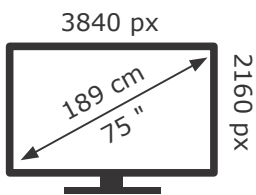

ENERG

HISENSE

75A6K

140 kWh/1000h

ABCDEF**G**

210 kWh/1000h

2019/2013